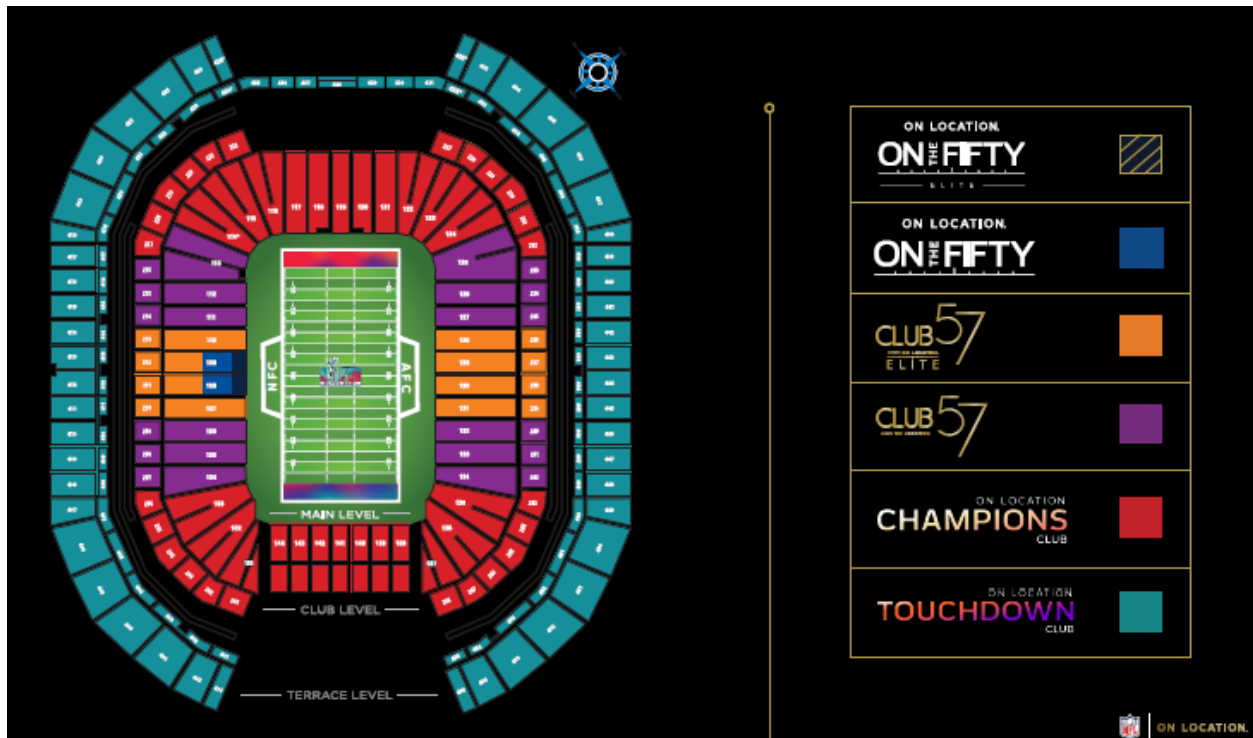

Official NFL Hospitality

Packages Below: (*Price ranges include all fees etc)

- On The Fifty - VIP | \$22,000 - \$39,000
- Club 57 - Sideline | \$14,000 - \$19,000
- Champion - Lower Level Corner | \$9,000 - \$13,500
- Touchdown - Upper Level | \$6,500 - \$9,500

All Ticket packages include:

- Exact Seat Locations for Super Bowl
- All Inclusive Pregame Hospitality – On Site within security perimeter
- Pregame includes – Food, beverage, open bar, legends appearances, live headline entertainment, more...

On the Fifty
 Unrivaled Access & Amenities
 \$22,000 - \$39,000

ON LOCATION.
ON THE FIFTY

- Seats on the Fifty-Yard Line
- Closest Pregame Party to SBLVII*
- Elite Temperature-Controlled Pregame Hospitality Adjacent to the Stadium
- Located on the Official Super Bowl LVII Campus*
- Intimate Musical Performance by a Renowned Artist
- All-Inclusive Premium Food and Beverage provided through entire Game Day Experience
- Enhanced In-Game Food and Cocktail Service*
- Mix and Mingle with NFL Legends
- Post Game Field Access*
- Post Game Hospitality
- Game Day Parking

Club 57

Premium-Level Comfort & Exclusivity

\$14,000 - \$19,000

Club 57 Midfield

Premium-Level Comfort & Exclusivity

\$19,500 +

- Open-Air Premier Pregame Party Adjacent to Stadium
- Located on the Official Super Bowl LVII Campus
- Premium Open Bar
- Meet & Greets with NFL Legends
- Optimal Viewing of the Main Stage with Headline Talent
- Premium Culinary Experience