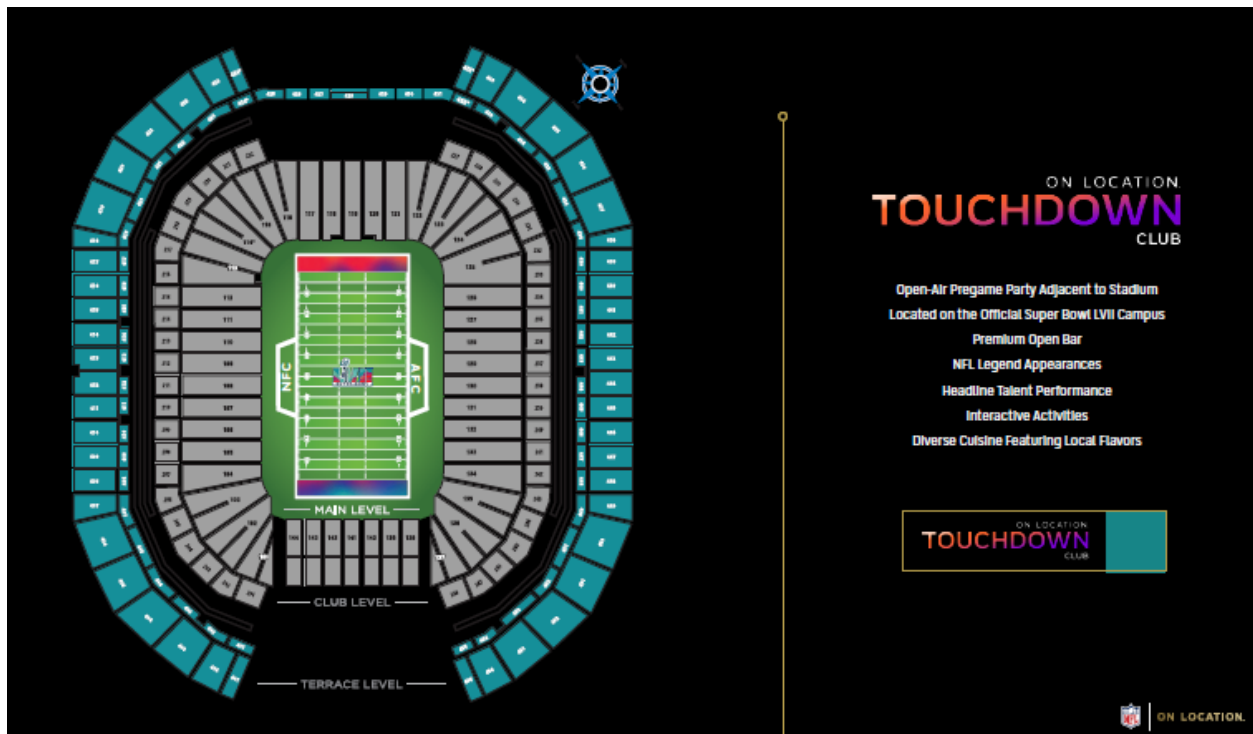

All Ticket packages include:

- Exact Seat Locations for Super Bowl
- All Inclusive Pregame Hospitality – On Site within security perimeter
- Pregame includes – Food, beverage, open bar, legends appearances, live headline entertainment, more...

Club 57

Premium-Level Comfort & Exclusivity

\$14,000 - \$19,000

Club 57 Midfield

Premium-Level Comfort & Exclusivity

\$19,500 +

- Open-Air Premier Pregame Party Adjacent to Stadium
- Located on the Official Super Bowl LVII Campus
- Premium Open Bar
- Meet & Greets with NFL Legends
- Optimal Viewing of the Main Stage with Headline Talent
- Premium Culinary Experience

- Premium Open Bar
- NFL Legend Appearances
- Headline Talent Performance
- Interactive Activities
- Diverse Cuisine Featuring Local Flavors

ON LOCATION
CHAMPIONS
CLUB

ON LOCATION.

- Open-Air Pregame Party adjacent to Stadium
- Located on the Official Super Bowl LVII Campus
- Premium Open Bar
- NFL Legend Appearances
- Headline Talent Performance
- Interactive Activities
- Diverse Cuisine Featuring Local Flavors

Touchdown Club

Live-Action Energy & Excitement

Upper Level and Ring of Honor

\$6,800 – \$9,500

- Open-Air Pregame Party adjacent to Stadium
- Located on the Official Super Bowl LVII Campus
- Premium Open Bar
- NFL Legend Appearances
- Headline Talent Performance
- Interactive Activities
- Diverse Cuisine Featuring Local Flavors