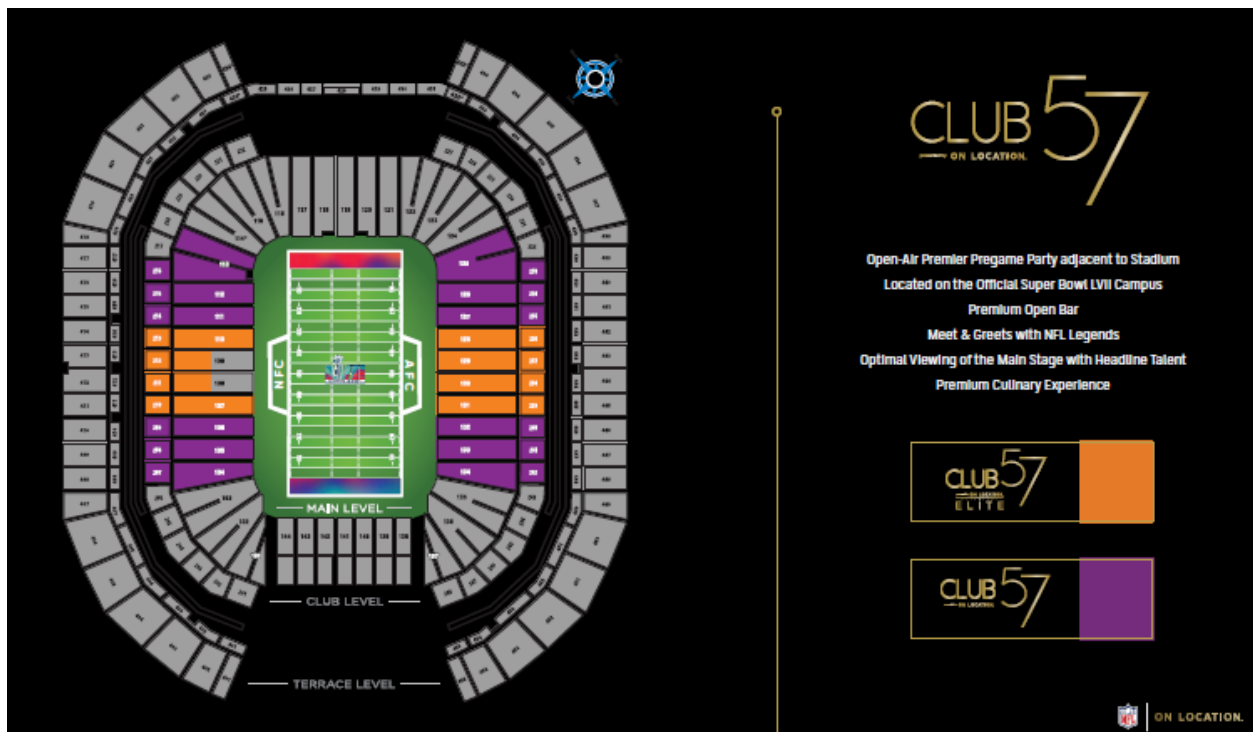

Official NFL Hospitality

Packages Below: (*Price ranges include all fees etc)

- On The Fifty - VIP | \$22,000 - \$39,000
- Club 57 - Sideline | \$14,000 - \$19,000
- Champion - Lower Level Corner | \$9,000 - \$13,500
- Touchdown - Upper Level | \$6,500 - \$9,500

All Ticket packages include:

- Exact Seat Locations for Super Bowl
- All Inclusive Pregame Hospitality – On Site within security perimeter
- Pregame includes – Food, beverage, open bar, legends appearances, live headline entertainment, more...

On the Fifty
 Unrivaled Access & Amenities
 \$22,000 - \$39,000

ON LOCATION.
ON THE FIFTY

- Seats on the Fifty-Yard Line
- Closest Pregame Party to SBLVII*
- Elite Temperature-Controlled Pregame Hospitality Adjacent to the Stadium
- Located on the Official Super Bowl LVII Campus*
- Intimate Musical Performance by a Renowned Artist
- All-Inclusive Premium Food and Beverage provided through entire Game Day Experience
- Enhanced In-Game Food and Cocktail Service*
- Mix and Mingle with NFL Legends
- Post Game Field Access*
- Post Game Hospitality
- Game Day Parking

Club 57

Premium-Level Comfort & Exclusivity

\$14,000 - \$19,000

Club 57 Midfield

Premium-Level Comfort & Exclusivity

\$19,500 +

- Open-Air Premier Pregame Party Adjacent to Stadium
- Located on the Official Super Bowl LVII Campus
- Premium Open Bar
- Meet & Greets with NFL Legends
- Optimal Viewing of the Main Stage with Headline Talent
- Premium Culinary Experience